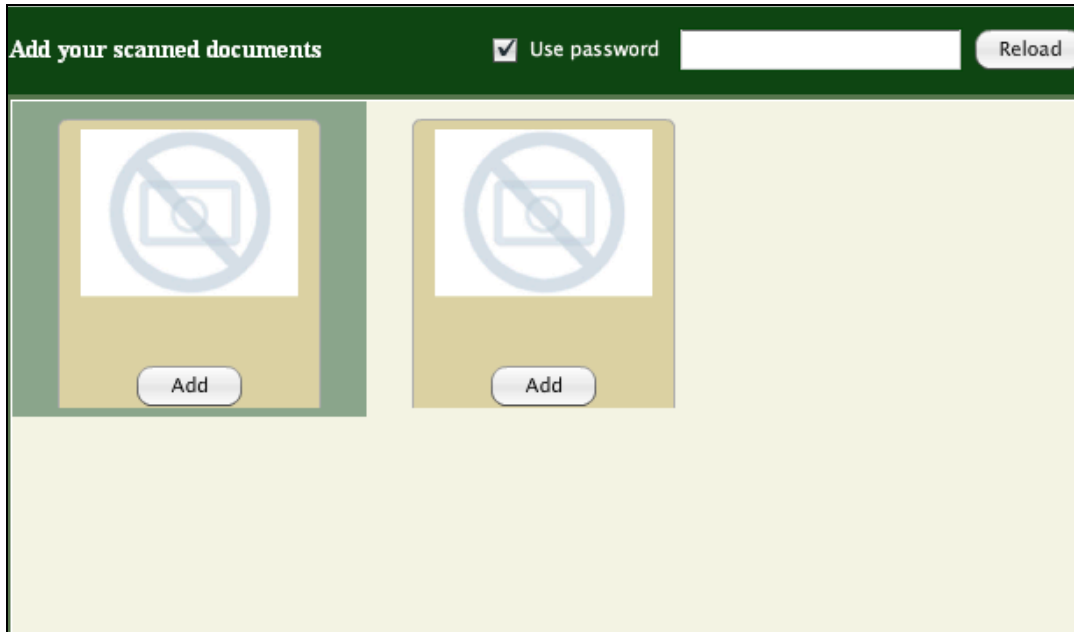

Slide 1
Text Captions: Preparing to Password protect a document

Slide 2
Text Captions: Enter your Password

Slide 3
Text Captions: Add your documnet

Slide 4
Text Captions: Select your Document item

Slide 5

Slide 6

Text Captions: The lock image confirms that the password feature is active

Slide 7