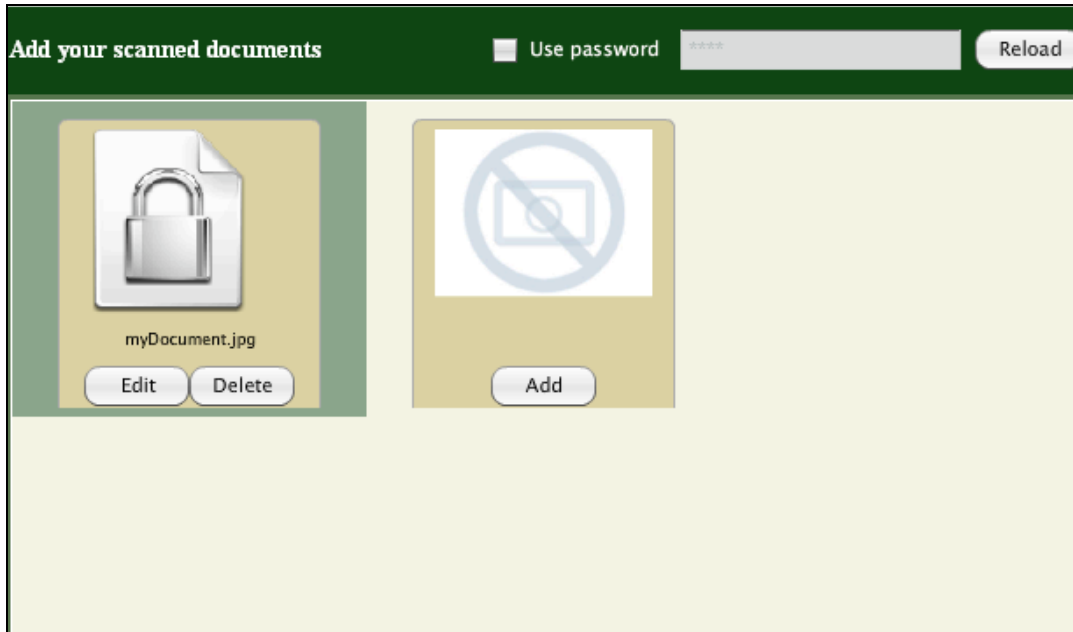

Slide 1
Text Captions: Preparing to Password protect a document

Slide 2
Text Captions: Enter your Password

Slide 3
Text Captions: Add your documnet

Slide 4
Text Captions: Select your Document item

Slide 5

Slide 6

Text Captions: The lock image confirms that the password feature is active

Slide 7